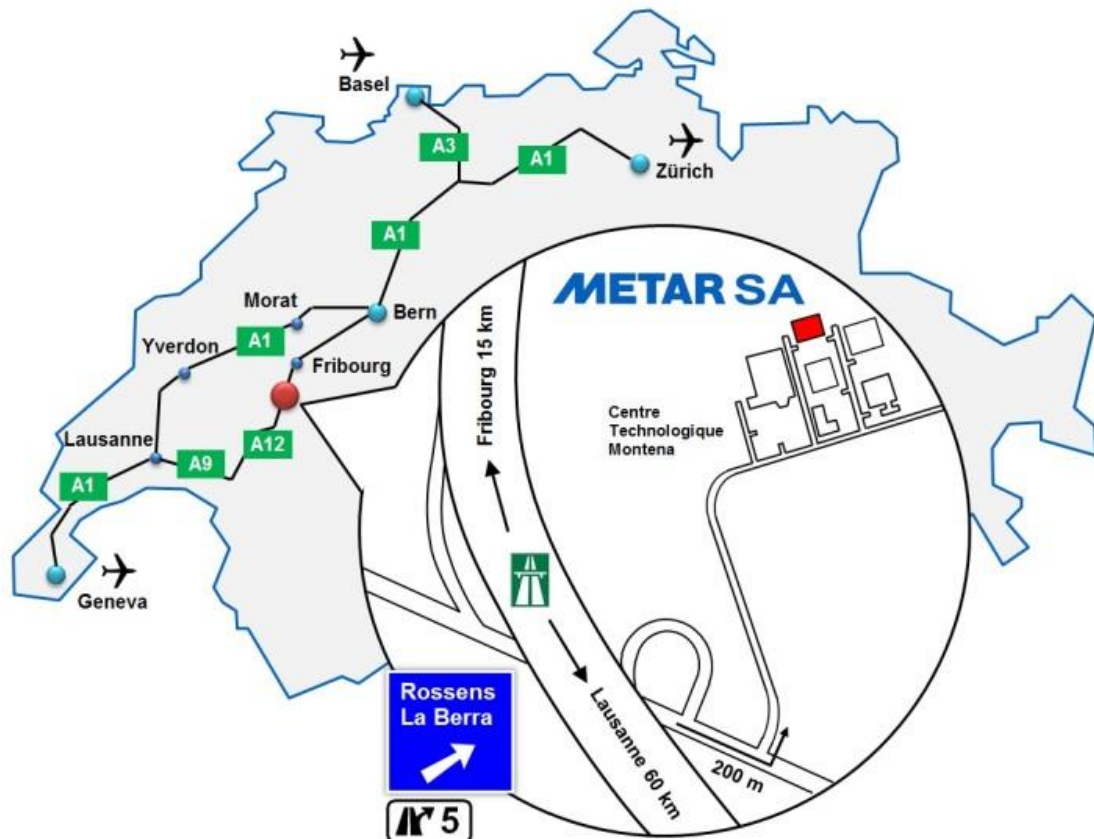

Direction to Metar SA in Rossens/Fribourg - Switzerland

Note: there are 2 cities named Rossens in our region.
If you use a GPS system be sure to select the right zip code...
1728 Rossens - Fribourg - Switzerland !

Directions from Geneva Airport to Metar SA

By Train

- ▶ The train station is located at the Geneva airport. There are two trains every hour direct to Fribourg.
- ▶ From the Fribourg train station, we will pick you up (Phone: +41264073838).

By Road

- ▶ Take the motorway toward Lausanne-Fribourg.
- ▶ Take the Rossens exit n°5, then turn left on the main road.
- ▶ After 100 m, turn left on the road at the "Centre Technologique Montena" sign.
- ▶ Up the hill, turn left on the second road until you see Metar SA.

By Road

- ▶ Take the motorway toward Bern-Fribourg.
- ▶ Take the Rossens exit n°5, then turn left on the main road.
- ▶ After 200 m, turn left on the road at the "Centre Technologique Montena" sign.
- ▶ Up the hill, turn left on the second road until you see Metar SA.